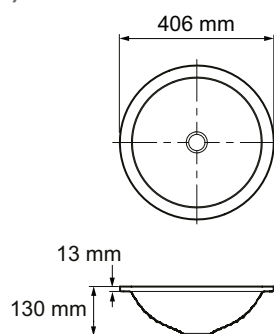

Product Dimensions: 346 mm diameter internal
406 mm diameter external

Material: Glass

Product Weight (kg): 17.7

Fixings Included: Yes

Guarantee (Years): 5

Additional Information: Rinse thoroughly and use a soft cloth to wipe the product dry after use. Soft abrasive cleaners and warm water may be used when necessary to clean your decorative products. Strong abrasive cleaners will scratch and dull the surface.

Colours:

(B11)

Ice

Dimensions (mm)

Kohler UK

Sales and Technical:

+44 (0) 844 571 0048 (Calls cost 7p per minute plus your phone company's access charge)

info@kohler.co.uk